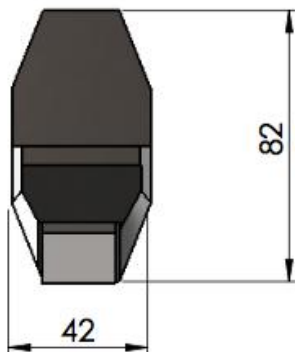

FRAMELESS MINI POST GLASS BALUSTRADE

BASE MOUNTED MINI POST PROFILE

BASE MOUNTED MINI POST PROFILE

CORE MOUNTED MINI POST PROFILE

CORE MOUNTED MINI POST PROFILE

EDGE MOUNTED MINI POST PROFILE

EDGE MOUNTED MINI POST PROFILE

FRAMELESS MINI POST PROFILES

All three mini post profiles are available with a glass specification range of 12mm to 17.5mm

EDGE MOUNTED MINI POST

CORE MOUNTED MINI POST

BASE MOUNTED MINI POST

COMPLETE SOLUTION: EDGE MOUNTED MINI POST WITH QWICKBUILD STRUCTURE