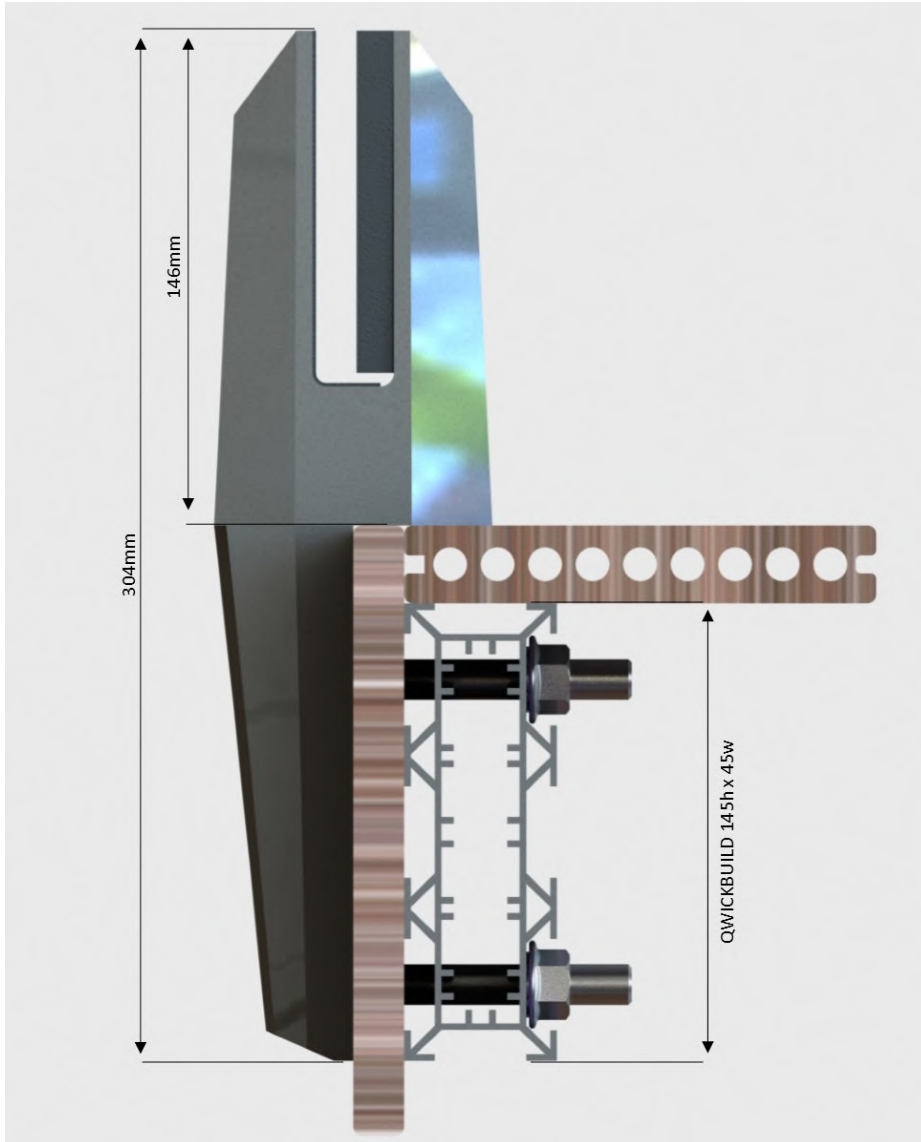

FRAMELESS MINI POST GLASS BALUSTRADE

BASE MOUNTED MINI POST PROFILE

BASE MOUNTED MINI POST PROFILE

CORE MOUNTED MINI POST PROFILE

CORE MOUNTED MINI POST PROFILE

EDGE MOUNTED MINI POST PROFILE

EDGE MOUNTED MINI POST PROFILE

FRAMELESS MINI POST PROFILES

All three mini post profiles are available with a glass specification range of 12mm to 17.5mm

EDGE MOUNTED MINI POST

CORE MOUNTED MINI POST

BASE MOUNTED MINI POST

COMPLETE SOLUTION: EDGE MOUNTED MINI POST WITH QWICKBUILD STRUCTURE