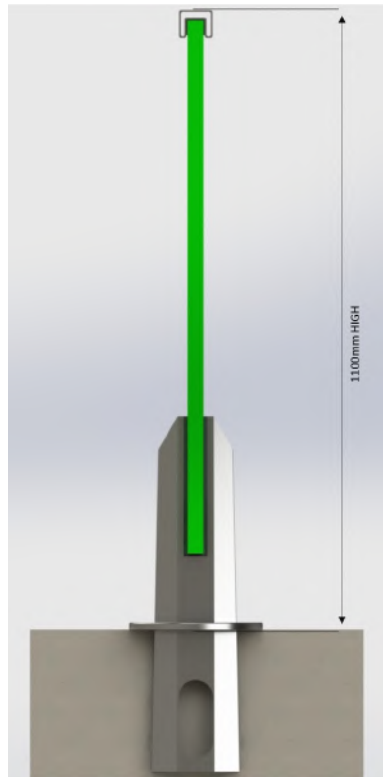

FRAMELESS MINI POST GLASS BALUSTRADE

BASE MOUNTED MINI POST PROFILE

BASE MOUNTED MINI POST PROFILE

CORE MOUNTED MINI POST PROFILE

CORE MOUNTED MINI POST PROFILE

EDGE MOUNTED MINI POST PROFILE

EDGE MOUNTED MINI POST PROFILE

FRAMELESS MINI POST PROFILES

All three mini post profiles are available with a glass specification range of 12mm to 17.5mm

EDGE MOUNTED MINI POST

CORE MOUNTED MINI POST

BASE MOUNTED MINI POST

COMPLETE SOLUTION: EDGE MOUNTED MINI POST WITH QWICKBUILD STRUCTURE