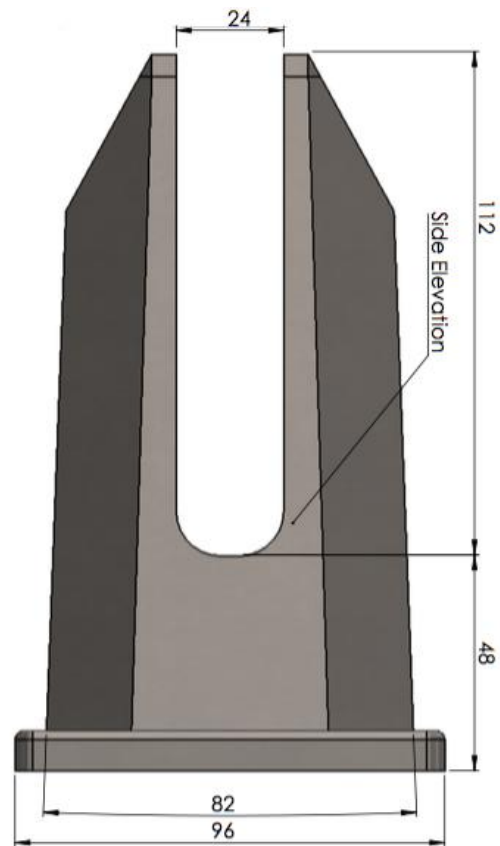

FRAMELESS MINI POST GLASS BALUSTRADE

BASE MOUNTED MINI POST PROFILE

BASE MOUNTED MINI POST PROFILE

CORE MOUNTED MINI POST PROFILE

CORE MOUNTED MINI POST PROFILE

EDGE MOUNTED MINI POST PROFILE

EDGE MOUNTED MINI POST PROFILE

FRAMELESS MINI POST PROFILES

All three mini post profiles are available with a glass specification range of 12mm to 17.5mm

EDGE MOUNTED MINI POST

CORE MOUNTED MINI POST

BASE MOUNTED MINI POST

COMPLETE SOLUTION: EDGE MOUNTED MINI POST WITH QWICKBUILD STRUCTURE