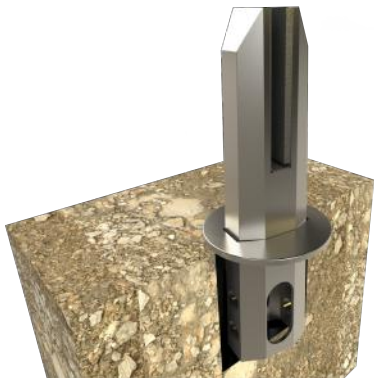

FRAMELESS MINI POST GLASS BALUSTRADE

BASE MOUNTED MINI POST PROFILE

BASE MOUNTED MINI POST PROFILE

CORE MOUNTED MINI POST PROFILE

CORE MOUNTED MINI POST PROFILE

EDGE MOUNTED MINI POST PROFILE

EDGE MOUNTED MINI POST PROFILE

FRAMELESS MINI POST PROFILES

All three mini post profiles are available with a glass specification range of 12mm to 17.5mm

EDGE MOUNTED MINI POST

CORE MOUNTED MINI POST

BASE MOUNTED MINI POST

COMPLETE SOLUTION: EDGE MOUNTED MINI POST WITH QWICKBUILD STRUCTURE