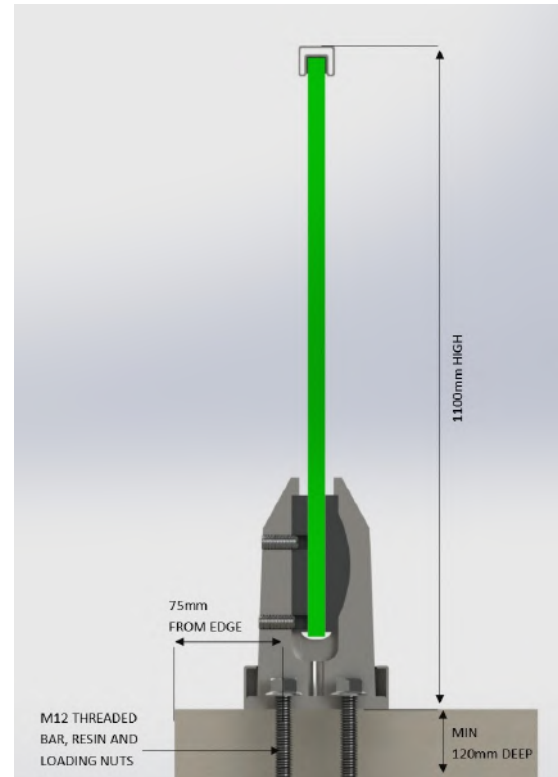

FRAMELESS MINI POST GLASS BALUSTRADE

BASE MOUNTED MINI POST PROFILE

BASE MOUNTED MINI POST PROFILE

CORE MOUNTED MINI POST PROFILE

CORE MOUNTED MINI POST PROFILE

EDGE MOUNTED MINI POST PROFILE

EDGE MOUNTED MINI POST PROFILE

FRAMELESS MINI POST PROFILES

All three mini post profiles are available with a glass specification range of 12mm to 17.5mm

EDGE MOUNTED MINI POST

CORE MOUNTED MINI POST

BASE MOUNTED MINI POST

COMPLETE SOLUTION: EDGE MOUNTED MINI POST WITH QWICKBUILD STRUCTURE