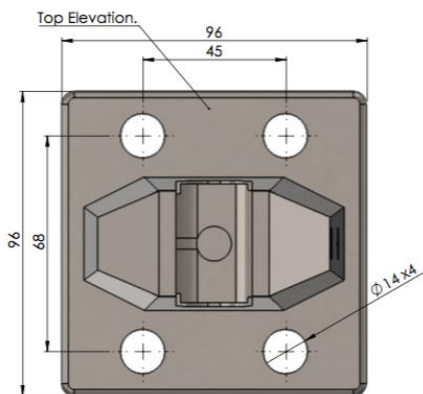

FRAMELESS MINI POST GLASS BALUSTRADE

BASE MOUNTED MINI POST PROFILE

BASE MOUNTED MINI POST PROFILE

CORE MOUNTED MINI POST PROFILE

CORE MOUNTED MINI POST PROFILE

EDGE MOUNTED MINI POST PROFILE

EDGE MOUNTED MINI POST PROFILE

FRAMELESS MINI POST PROFILES

All three mini post profiles are available with a glass specification range of 12mm to 17.5mm

EDGE MOUNTED MINI POST

CORE MOUNTED MINI POST

BASE MOUNTED MINI POST

COMPLETE SOLUTION: EDGE MOUNTED MINI POST WITH QWICKBUILD STRUCTURE