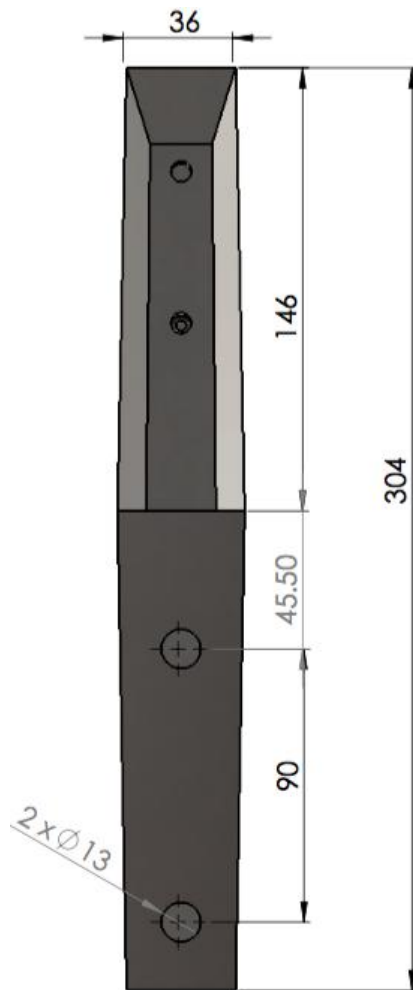

FRAMELESS MINI POST GLASS BALUSTRADE

BASE MOUNTED MINI POST PROFILE

BASE MOUNTED MINI POST PROFILE

CORE MOUNTED MINI POST PROFILE

CORE MOUNTED MINI POST PROFILE

EDGE MOUNTED MINI POST PROFILE

EDGE MOUNTED MINI POST PROFILE

FRAMELESS MINI POST PROFILES

All three mini post profiles are available with a glass specification range of 12mm to 17.5mm

EDGE MOUNTED MINI POST

CORE MOUNTED MINI POST

BASE MOUNTED MINI POST

COMPLETE SOLUTION: EDGE MOUNTED MINI POST WITH QWICKBUILD STRUCTURE