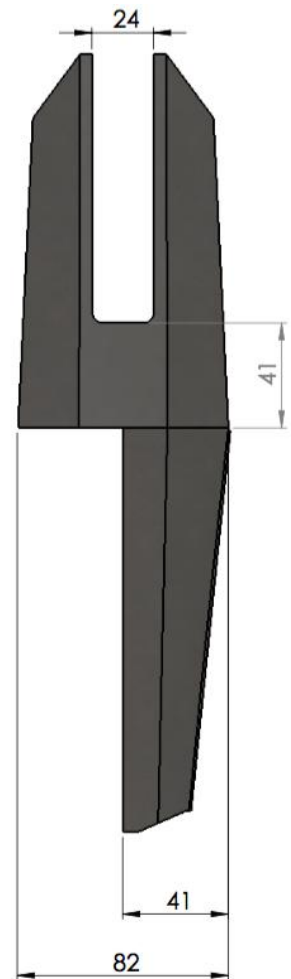

FRAMELESS MINI POST GLASS BALUSTRADE

BASE MOUNTED MINI POST PROFILE

BASE MOUNTED MINI POST PROFILE

CORE MOUNTED MINI POST PROFILE

CORE MOUNTED MINI POST PROFILE

EDGE MOUNTED MINI POST PROFILE

EDGE MOUNTED MINI POST PROFILE

FRAMELESS MINI POST PROFILES

All three mini post profiles are available with a glass specification range of 12mm to 17.5mm

EDGE MOUNTED MINI POST

CORE MOUNTED MINI POST

BASE MOUNTED MINI POST

COMPLETE SOLUTION: EDGE MOUNTED MINI POST WITH QWICKBUILD STRUCTURE