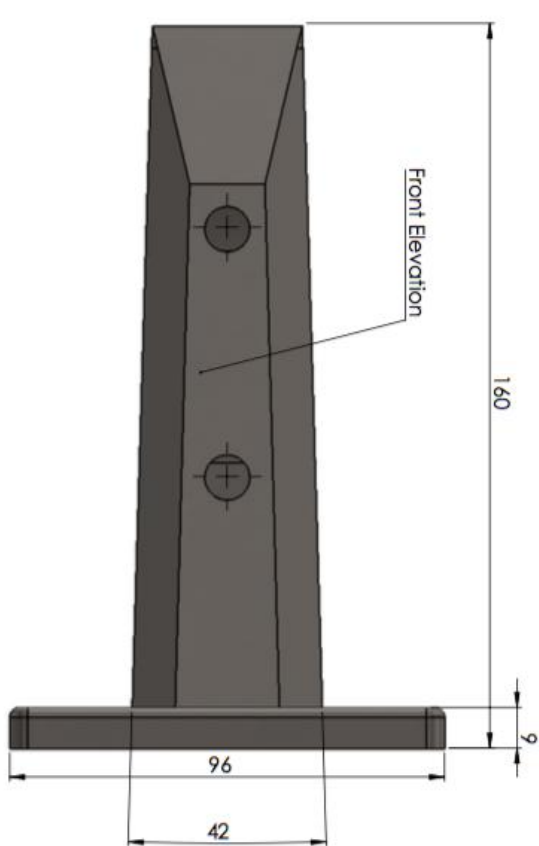

FRAMELESS MINI POST GLASS BALUSTRADE

BASE MOUNTED MINI POST PROFILE

BASE MOUNTED MINI POST PROFILE

CORE MOUNTED MINI POST PROFILE

CORE MOUNTED MINI POST PROFILE

EDGE MOUNTED MINI POST PROFILE

EDGE MOUNTED MINI POST PROFILE

FRAMELESS MINI POST PROFILES

All three mini post profiles are available with a glass specification range of 12mm to 17.5mm

EDGE MOUNTED MINI POST

CORE MOUNTED MINI POST

BASE MOUNTED MINI POST

COMPLETE SOLUTION: EDGE MOUNTED MINI POST WITH QWICKBUILD STRUCTURE