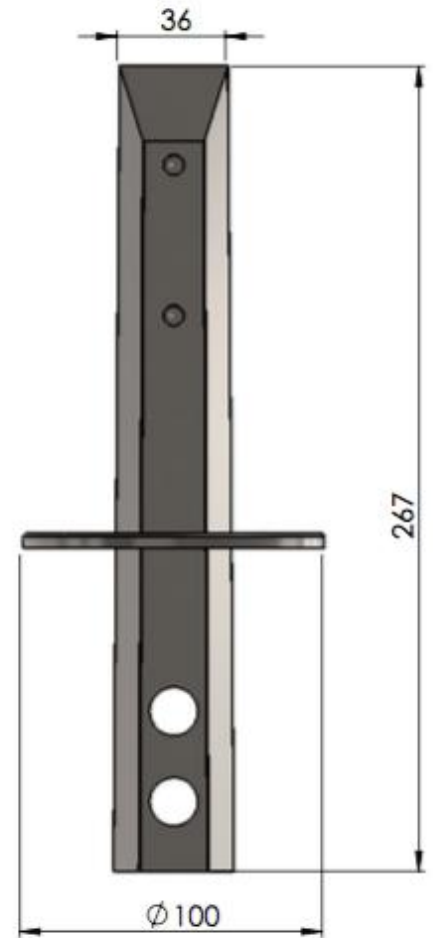

FRAMELESS MINI POST GLASS BALUSTRADE

BASE MOUNTED MINI POST PROFILE

BASE MOUNTED MINI POST PROFILE

CORE MOUNTED MINI POST PROFILE

CORE MOUNTED MINI POST PROFILE

EDGE MOUNTED MINI POST PROFILE

EDGE MOUNTED MINI POST PROFILE

FRAMELESS MINI POST PROFILES

All three mini post profiles are available with a glass specification range of 12mm to 17.5mm

EDGE MOUNTED MINI POST

CORE MOUNTED MINI POST

BASE MOUNTED MINI POST

COMPLETE SOLUTION: EDGE MOUNTED MINI POST WITH QWICKBUILD STRUCTURE