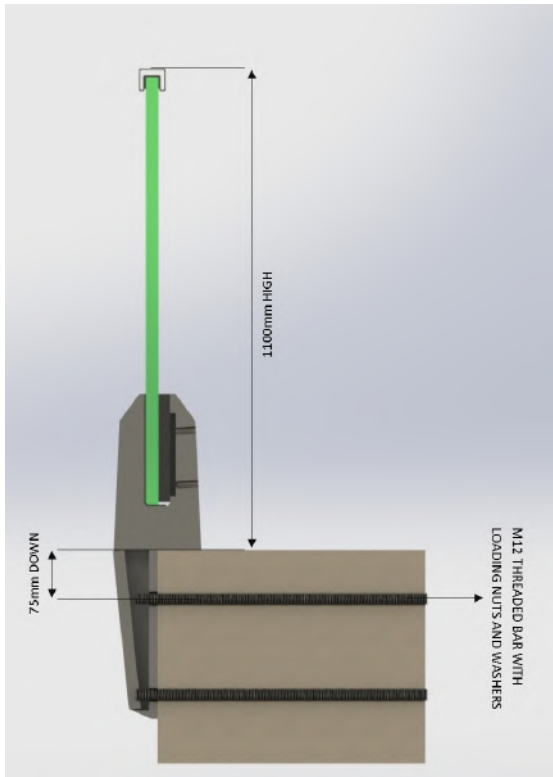

FRAMELESS MINI POST GLASS BALUSTRADE

BASE MOUNTED MINI POST PROFILE

BASE MOUNTED MINI POST PROFILE

CORE MOUNTED MINI POST PROFILE

CORE MOUNTED MINI POST PROFILE

EDGE MOUNTED MINI POST PROFILE

EDGE MOUNTED MINI POST PROFILE

FRAMELESS MINI POST PROFILES

All three mini post profiles are available with a glass specification range of 12mm to 17.5mm

EDGE MOUNTED MINI POST

CORE MOUNTED MINI POST

BASE MOUNTED MINI POST

COMPLETE SOLUTION: EDGE MOUNTED MINI POST WITH QWICKBUILD STRUCTURE