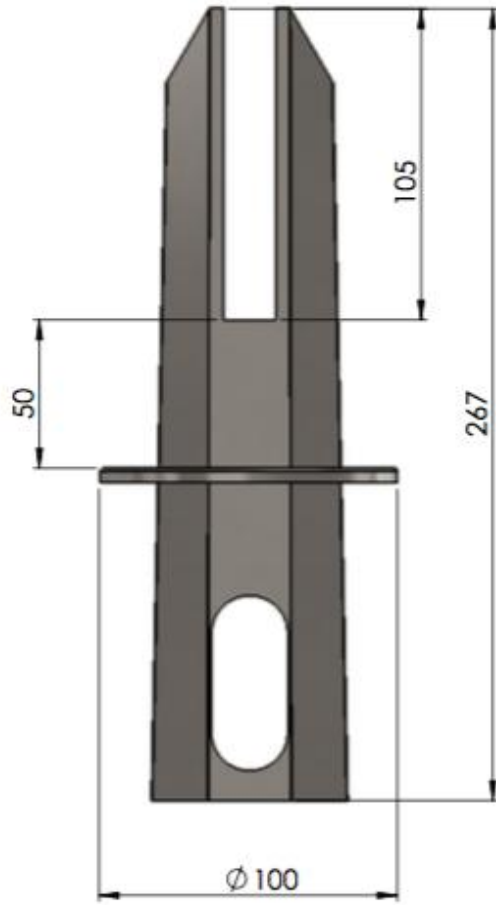

FRAMELESS MINI POST GLASS BALUSTRADE

BASE MOUNTED MINI POST PROFILE

BASE MOUNTED MINI POST PROFILE

CORE MOUNTED MINI POST PROFILE

CORE MOUNTED MINI POST PROFILE

EDGE MOUNTED MINI POST PROFILE

EDGE MOUNTED MINI POST PROFILE

FRAMELESS MINI POST PROFILES

All three mini post profiles are available with a glass specification range of 12mm to 17.5mm

EDGE MOUNTED MINI POST

CORE MOUNTED MINI POST

BASE MOUNTED MINI POST

COMPLETE SOLUTION: EDGE MOUNTED MINI POST WITH QWICKBUILD STRUCTURE