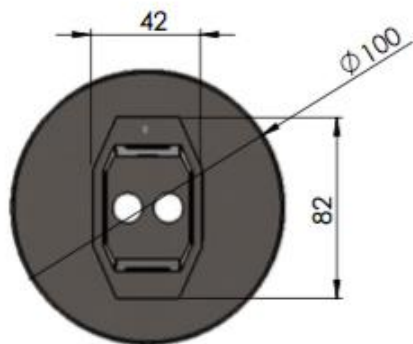

FRAMELESS MINI POST GLASS BALUSTRADE

BASE MOUNTED MINI POST PROFILE

BASE MOUNTED MINI POST PROFILE

CORE MOUNTED MINI POST PROFILE

CORE MOUNTED MINI POST PROFILE

EDGE MOUNTED MINI POST PROFILE

EDGE MOUNTED MINI POST PROFILE

FRAMELESS MINI POST PROFILES

All three mini post profiles are available with a glass specification range of 12mm to 17.5mm

EDGE MOUNTED MINI POST

CORE MOUNTED MINI POST

BASE MOUNTED MINI POST

COMPLETE SOLUTION: EDGE MOUNTED MINI POST WITH QWICKBUILD STRUCTURE