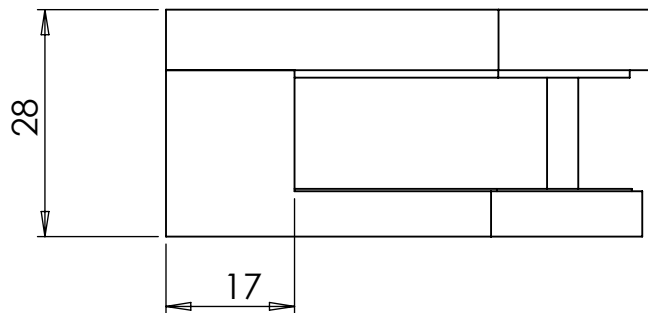

# D-Shaped Glass Clamp 63 x 45mm Grade 304 Satin Polished With Flat Back

SMUK SOLUTIONS LTD			
PROPRIETARY AND CONFIDENTIAL			
THE INFORMATION CONTAINED IN THIS DRAWING IS THE SOLE PROPERTY OF SMUK SOLUTIONS LTD. ANY REPRODUCTION IN PART OR AS A WHOLE WITHOUT THE WRITTEN PERMISSION OF SMUK SOLUTIONS LTD IS PROHIBITED.			
SIZE	DWG. NO.	REV.	
A	GC.D00.L2A	0	
SCALE:1:1	WEIGHT:	SHEET 1 OF 1	