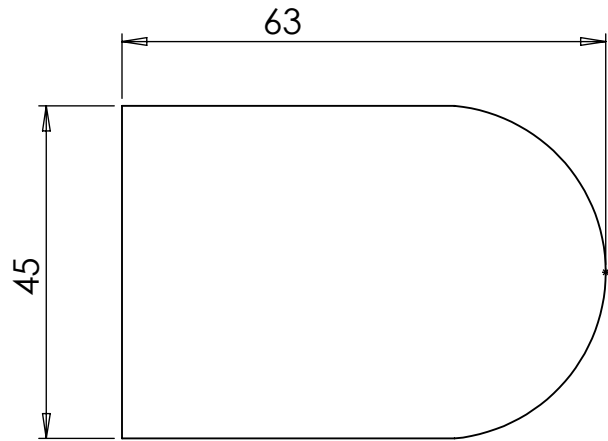

# D-Shaped Glass Clamp 63 x 45mm Grade 304 Satin Polished With Flat Back

SMUK SOLUTIONS LTD			
PROPRIETARY AND CONFIDENTIAL			
THE INFORMATION CONTAINED IN THIS DRAWING IS THE SOLE PROPERTY OF SMUK SOLUTIONS LTD. ANY REPRODUCTION IN PART OR AS A WHOLE WITHOUT THE WRITTEN PERMISSION OF SMUK SOLUTIONS LTD IS PROHIBITED.			
SIZE	DWG. NO.	REV.	
A	GC.D00.L2A	0	
SCALE:1:1	WEIGHT:	SHEET 1 OF 1	